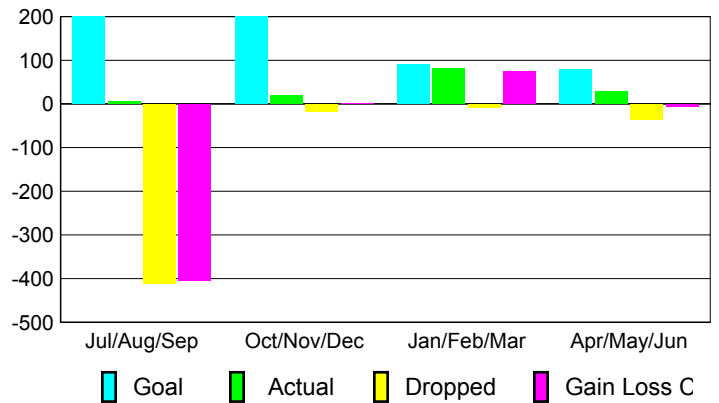

Membership Results 2009-2010

Goal, New, Dropped, Gain/Loss