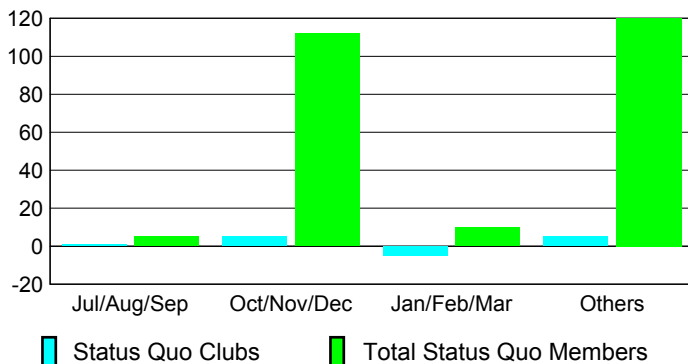

Club Results 2009-2010

Goal, New, Dropped, Gain/Loss

Comparison of Club Gain/Loss

Current Year Compared to the Previous Year

YTD Status Quo Clubs 2009-2010

Status Quo Clubs Compared to Status Quo Members

MEMBERSHIP

Membership Results
2009-2010

Membership
2008-2009

Month	Net Memb Goal	Actual New Memb	Actual Dropped Memb	Gain/Loss of Memb	Gain/Loss of Memb
Jul/Aug/Sep	200	6	-411	-405	23
Oct/Nov/Dec	200	20	-18	2	-25
Jan/Feb/Mar	90	82	-8	74	13
Apr/May/June	80	29	-35	-6	-4
Totals	570	137	-472	-335	7