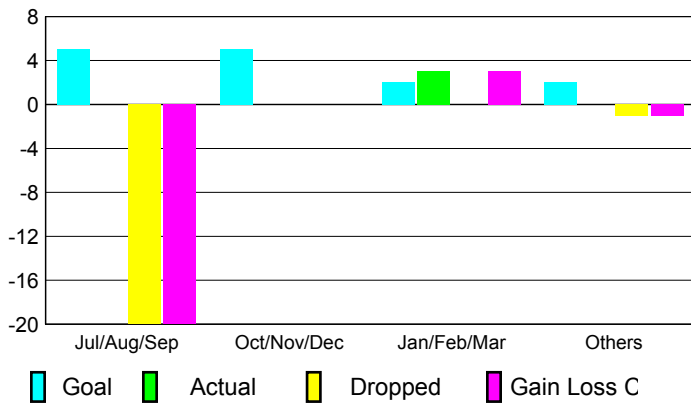

2009-2010 GMT Quarterly Report for District (or Undistricted) **District 305 S3**

GMT: NARESH KUMAR AGGARWAL

Location: PAKISTAN

GMT CA: 6

CLUBS

Club Results
2009-2010

Clubs
2008-2009

Month	New Club Goal	Actual New Clubs	Actual Dropped Clubs	Gain/Loss of Clubs	Gain/Loss of Clubs
Jul/Aug/Sep	5	0	-20	-20	1
Oct/Nov/Dec	5	0	0	0	0
Jan/Feb/Mar	2	3	0	3	0
Apr/May/June	2	0	-1	-1	0
Totals	14	3	-21	-18	1

Club Results 2009-2010

Goal, New, Dropped, Gain/Loss

Comparison of Club Gain/Loss

Current Year Compared to the Previous Year

YTD Status Quo Clubs 2009-2010

Status Quo Clubs Compared to Status Quo Members

MEMBERSHIP

Membership Results
2009-2010

Membership
2008-2009

Month	Net Memb Goal	Actual New Memb	Actual Dropped Memb	Gain/Loss of Memb	Gain/Loss of Memb
Jul/Aug/Sep	200	6	-411	-405	23
Oct/Nov/Dec	200	20	-18	2	-25
Jan/Feb/Mar	90	82	-8	74	13
Apr/May/June	80	29	-35	-6	-4
Totals	570	137	-472	-335	7