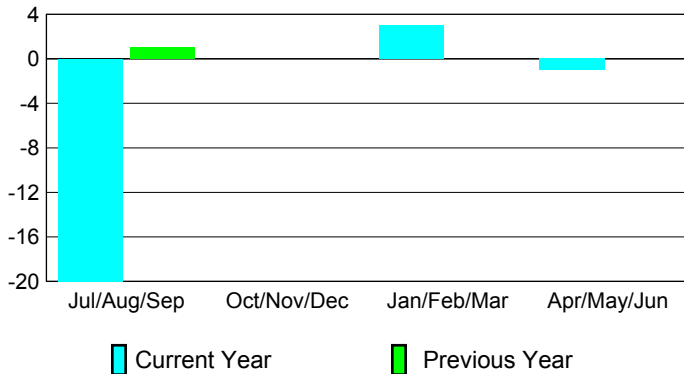

2009-2010 GMT Quarterly Report for District (or Undistricted) **District 305 S3**

GMT: NARESH KUMAR AGGARWAL

Location: PAKISTAN

GMT CA: 6

CLUBS

Club Results
2009-2010

Clubs
2008-2009

Month	New Club Goal	Actual New Clubs	Actual Dropped Clubs	Gain/Loss of Clubs	Gain/Loss of Clubs
Jul/Aug/Sep	5	0	-20	-20	1
Oct/Nov/Dec	5	0	0	0	0
Jan/Feb/Mar	2	3	0	3	0
Apr/May/June	2	0	-1	-1	0
Totals	14	3	-21	-18	1

Club Results 2009-2010

Goal, New, Dropped, Gain/Loss

Comparison of Club Gain/Loss

Current Year Compared to the Previous Year

YTD Status Quo Clubs 2009-2010

Status Quo Clubs Compared to Status Quo Members

MEMBERSHIP