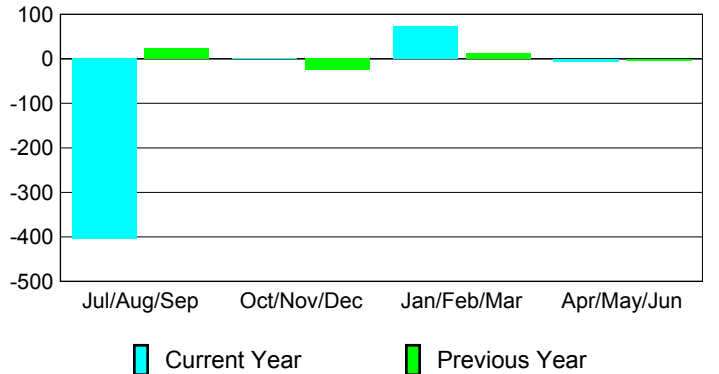

Comparison of Membership Gain/Loss

Current Year Compared to the Previous Year